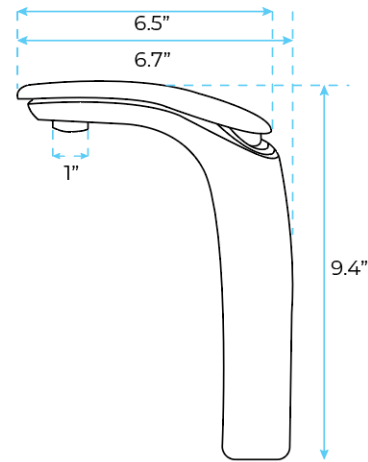

TRIESTE DECK MOUNT SINGLE HANDLE FAUCET WITH HOT/COLD WATER MIXER SPECS

Specs:

- Type : Bathroom Sink Faucet
- Valve Core Material : Ceramic
- Surface Treatment : Painted
- Installation Type : Deck Mount
- Style : Single Holder Single Hole
- Style : Contemporary
- Number of Handle : Single Handle
- Hot & Cold Water : Yes
- Faucet Mount : Single Hole
- Type : Ceramic Plate Spool
- Finish : Black