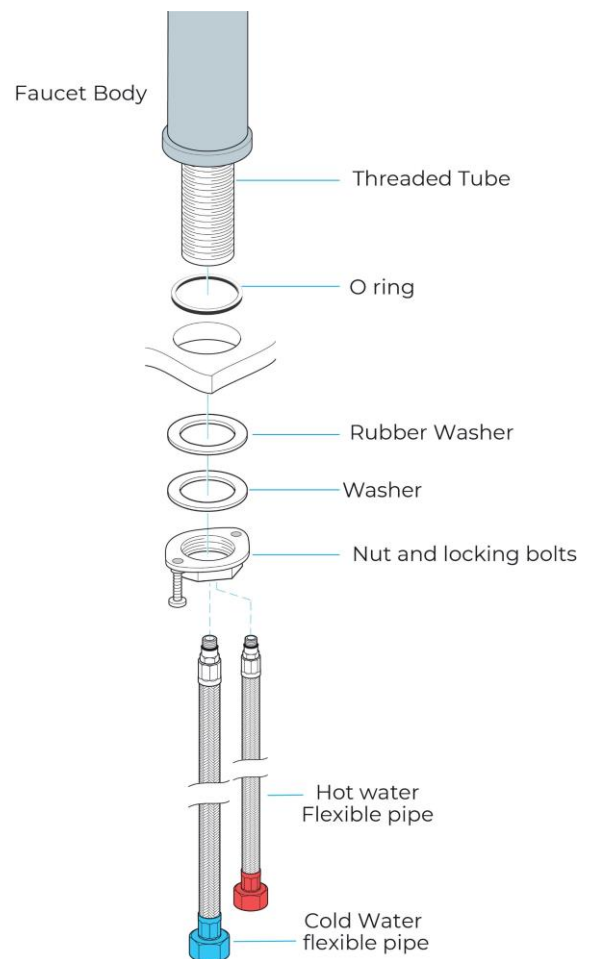

TRIESTE DECK MOUNT SINGLE HANDLE FAUCET WITH HOT/COLD WATER MIXER SPECS

Specs:

- Type : Bathroom Sink Faucet
- Valve Core Material : Ceramic
- Surface Treatment : Painted
- Installation Type : Deck Mount
- Style : Single Holder Single Hole
- Style : Contemporary
- Number of Handle : Single Handle
- Hot & Cold Water : Yes
- Faucet Mount : Single Hole
- Type : Ceramic Plate Spool
- Finish : Black